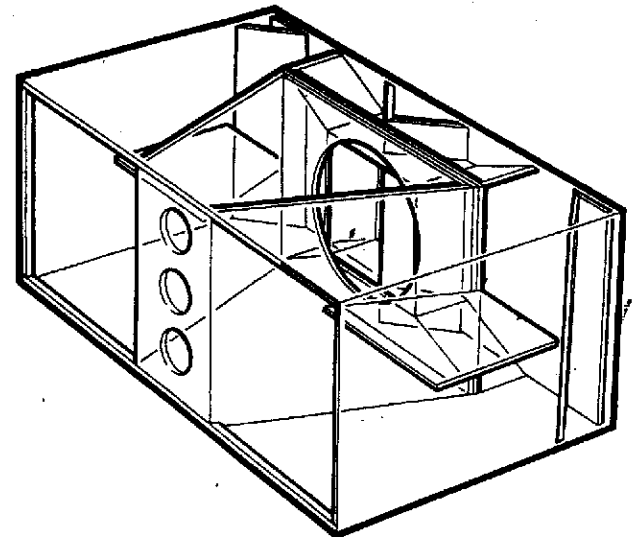

1 x 18" folded horn ('w' bin) enclosure

Application

A powerful low frequency cabinet with high efficiency, suitable for all bass applications in multi-way sound systems. The design naturally cuts off at 500 Hz.

Cabinet Type

Folded horn design with bass reflex porting of loudspeaker compartment.

Effective Volume

513 litres (18 cubic feet)

Loudspeakers

PS 18/300 cone bass driver
PS 18/500 cone bass driver

Sheet Material Requirements:
1,21 x 4,86 m (4.0' x 16.0')