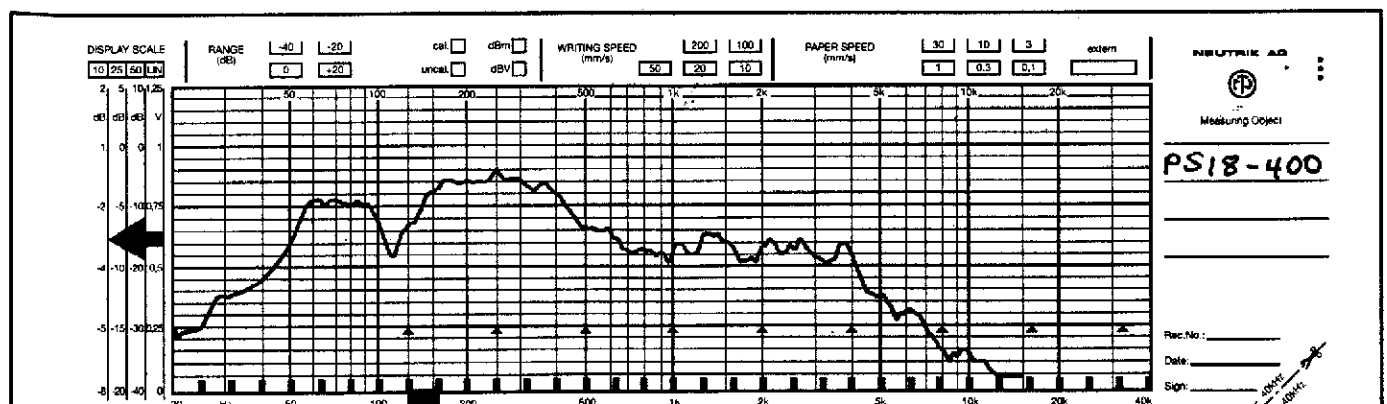

Cabinet Type

Folded horn design with bass reflex porting of loudspeaker compartment.

Effective Volume

513 litres (18 cubic feet)

Loudspeakers

PS 18/300 cone bass driver
PS 18/500 cone bass driver

Sheet Material Requirements:
1,21 x 4,86 m (4.0' x 16.0')

NEUTRIK AD
Measuring Object
PS18-400
Rec.No.: _____
Date: _____
Sign: _____