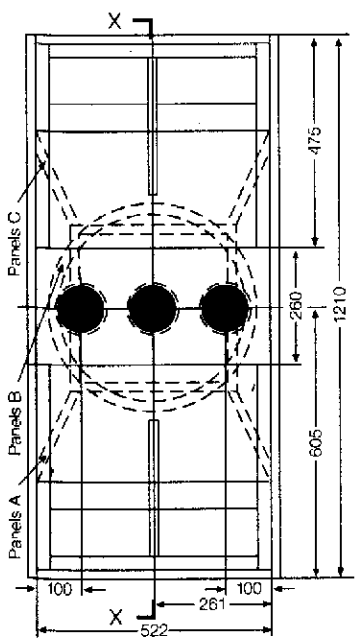

1 x 18" folded horn ('w' bin) enclosure

Application

A powerful low frequency cabinet with high efficiency, suitable for all bass applications in multi-way sound systems. The design naturally cuts off at 500 Hz.

Cabinet Type

Folded horn design with bass reflex porting of loudspeaker compartment.

Effective Volume

513 litres (18 cubic feet)

Loudspeakers

PS 18/300 cone bass driver
PS 18/500 cone bass driver

Sheet Material Requirements:
1,21 x 4,86 m (4.0' x 16.0')

NEUTRIK AD
Measuring Object
PS18-400
Rec.No.: _____
Date: _____
Sign: _____