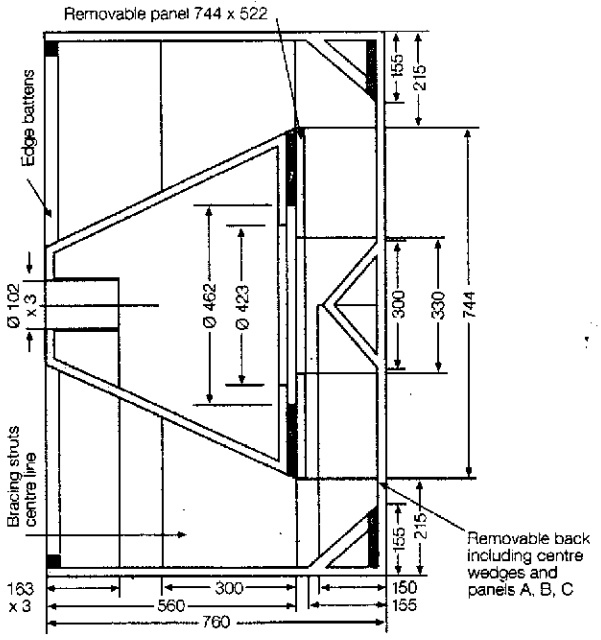

1 x 18" folded horn ('w' bin) enclosure

Application

A powerful low frequency cabinet with high efficiency, suitable for all bass applications in multi-way sound systems. The design naturally cuts off at 500 Hz.

Cabinet Type

Folded horn design with bass reflex porting of loudspeaker compartment.

Effective Volume

513 litres (18 cubic feet)

Loudspeakers

PS 18/300 cone bass driver
PS 18/500 cone bass driver

Sheet Material Requirements:
1,21 x 4,86 m (4.0' x 16.0')

NEUTRIK AD
Measuring Object
PS18-400
Rec.No.: _____
Date: _____
Sign: _____